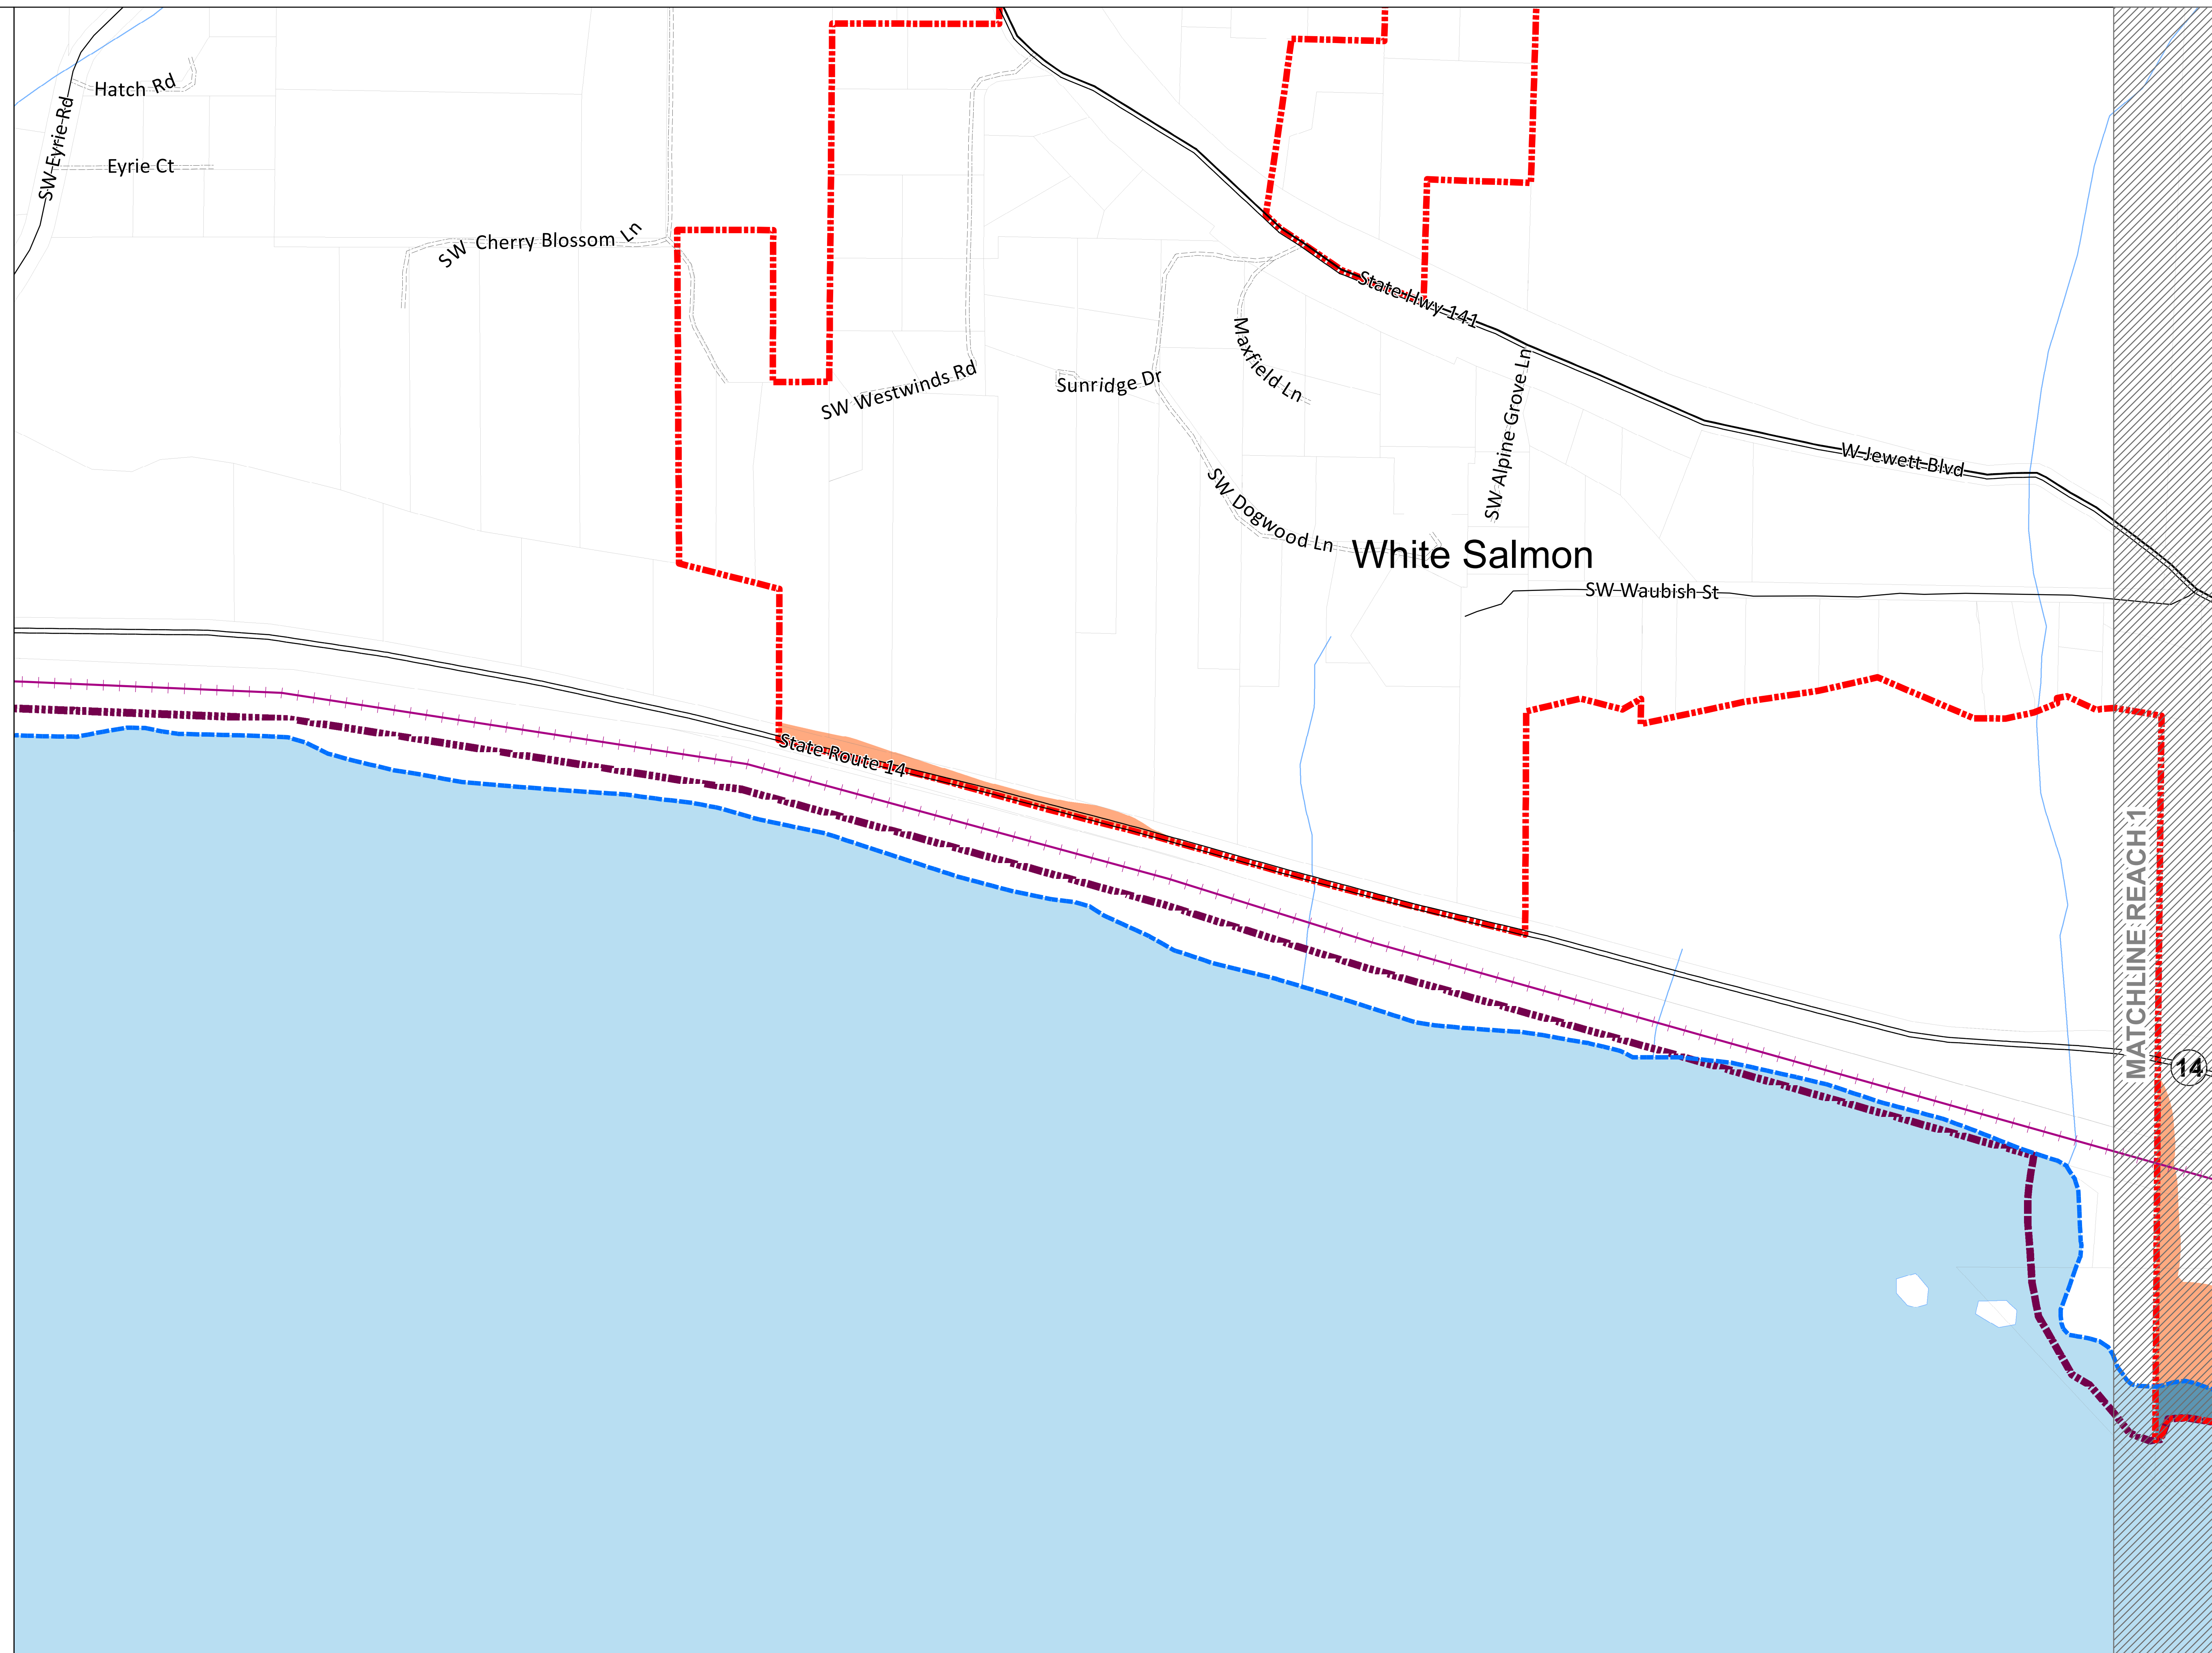

Shoreline Jurisdiction

— Shoreline

Source: National Hydrography Dataset; Washington State Department of Ecology web site (www.ecy.wa.gov)

Shoreline Environment Designation

- Urban Conservancy
- High Intensity
- Aquatic

Map Symbols

- White Salmon City Limits
- White Salmon Urban Area
- Parcel Lines
- Water Bodies
- Stream
- Roads
 - Bridge
 - City; County; Other Govt
 - Private
 - State
 - Railroad

0 125 250 500 Feet

Shoreline Jurisdiction

- White Salmon City Limits
- White Salmon Urban Area
- Parcel Lines
- Water Bodies
- Stream
- Roads
- Bridge
- City; County; Other Govt
- Private
- State
- Railroad

0 125 250 500 Feet

Figure 1B: Shoreline Environment Designations Map - Reach 2
White Salmon Shoreline Master Program